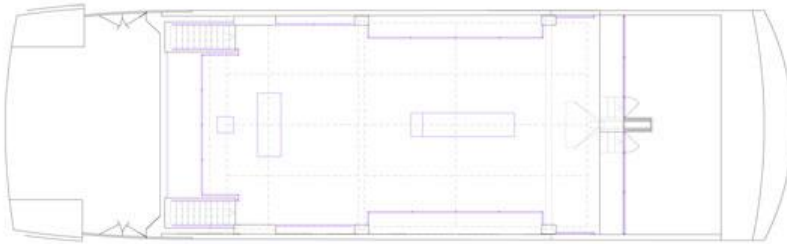

THE EVENT SHIP OF CROATIA

FACT SHEET

Length: 45.25 m (length over all)

Beam: 10.5 m (width)

Draft: 2 m

Total passenger capacity is 400 persons with arrangements as follows; 350 seats in saloons. Bow saloon (VIP) seats 50 persons. Dancing area 15 x 4m.

CAPACITIES

Cocktail reception: - 400 persons

Seated dinner: Square tables - 400 persons
Round tables - 300 persons

Presentations/meetings:
Theater style - 400 persons

**Program realization and the set up depends on client's requirements, needs and wants, and according to this the final set up is agreed with the renter.*

Congress or theatre style

Full capacity round tables

Captain ball

Floor Plan

Flat Tables

Flat Tables variant II

Cocktail Tables

Round Tables