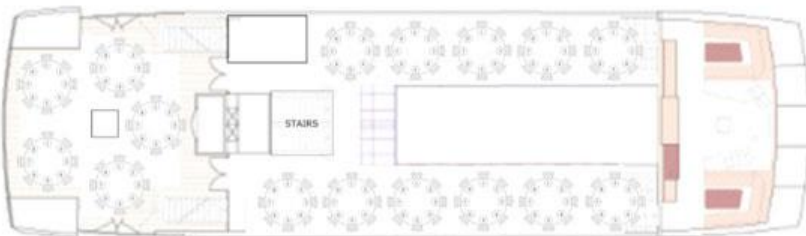

THE EVENT SHIP OF CROATIA

FACT SHEET

Length: 45.25 m (length over all)

Beam: 10.5 m (width)

Draft: 2 m

Total passenger capacity is 400 persons with arrangements as follows; 350 seats in saloons. Bow saloon (VIP) seats 50 persons. Dancing area 15 x 4m.

CAPACITIES

Cocktail reception: - 400 persons

Seated dinner: Square tables - 400 persons
Round tables - 300 persons

Presentations/meetings:
Theater style - 400 persons

**Program realization and the set up depends on client's requirements, needs and wants, and according to this the final set up is agreed with the renter.*

Congress or theatre style

Full capacity round tables

Captain ball

Floor Plan

Flat Tables

Flat Tables variant II

Cocktail Tables

Round Tables