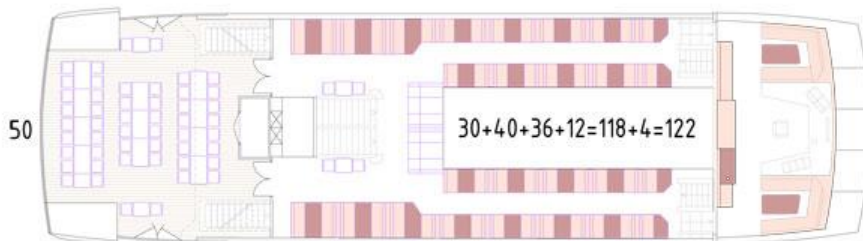

THE EVENT SHIP OF CROATIA

FACT SHEET

Length: 45.25 m (length over all)

Beam: 10.5 m (width)

Draft: 2 m

Total passenger capacity is 400 persons with arrangements as follows; 350 seats in saloons. Bow saloon (VIP) seats 50 persons. Dancing area 15 x 4m.

CAPACITIES

Cocktail reception: - 400 persons

Seated dinner: Square tables - 400 persons
Round tables - 300 persons

Presentations/meetings:
Theater style - 400 persons

**Program realization and the set up depends on client's requirements, needs and wants, and according to this the final set up is agreed with the renter.*

Congress or theatre style

Full capacity round tables

Captain ball

Floor Plan

Flat Tables

Flat Tables variant II

Cocktail Tables

Round Tables