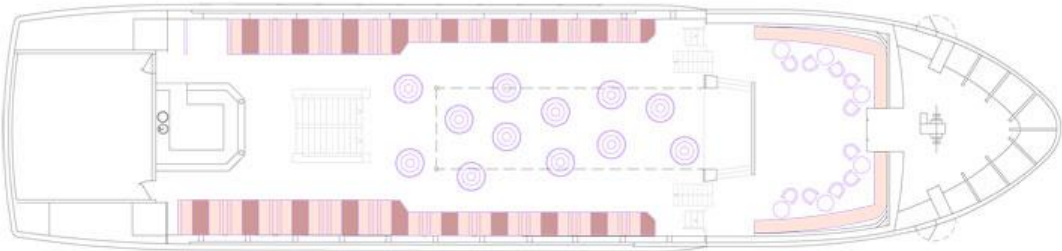

THE EVENT SHIP OF CROATIA

FACT SHEET

Length: 45.25 m (length over all)

Beam: 10.5 m (width)

Draft: 2 m

Total passenger capacity is 400 persons with arrangements as follows; 350 seats in saloons. Bow saloon (VIP) seats 50 persons. Dancing area 15 x 4m.

CAPACITIES

Cocktail reception: - 400 persons

Seated dinner: Square tables - 400 persons
Round tables - 300 persons

Presentations/meetings:
Theater style - 400 persons

**Program realization and the set up depends on client's requirements, needs and wants, and according to this the final set up is agreed with the renter.*

Congress or theatre style

Full capacity round tables

Captain ball

Floor Plan

Flat Tables

Flat Tables variant II

Cocktail Tables

Round Tables