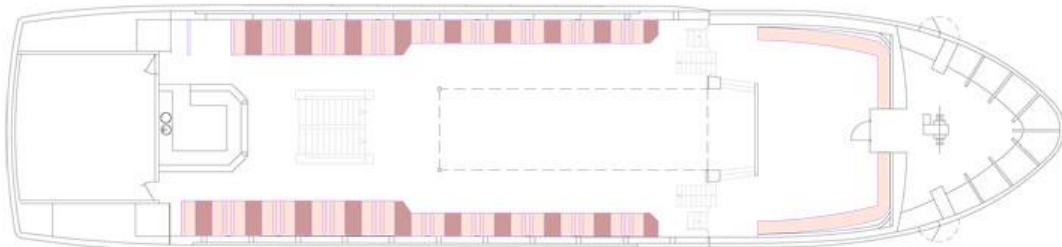

THE EVENT SHIP OF CROATIA

FACT SHEET

Length: 45.25 m (length over all)

Beam: 10.5 m (width)

Draft: 2 m

Total passenger capacity is 400 persons with arrangements as follows; 350 seats in saloons. Bow saloon (VIP) seats 50 persons. Dancing area 15 x 4m.

CAPACITIES

Cocktail reception: - 400 persons

Seated dinner: Square tables - 400 persons
Round tables - 300 persons

Presentations/meetings:
Theater style - 400 persons

**Program realization and the set up depends on client's requirements, needs and wants, and according to this the final set up is agreed with the renter.*

Congress or theatre style

Full capacity round tables

Captain ball

Floor Plan

Flat Tables

Flat Tables variant II

Cocktail Tables

Round Tables