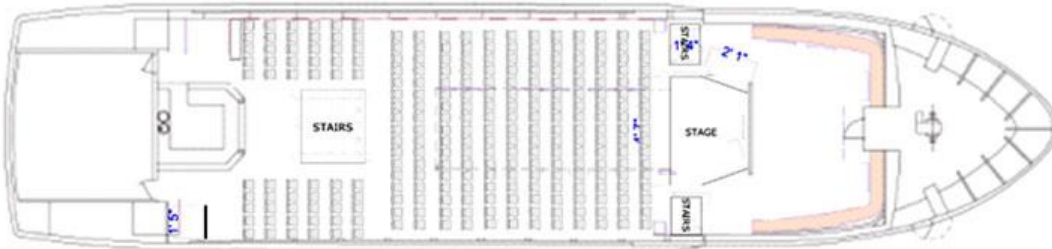

THE EVENT SHIP OF CROATIA

FACT SHEET

Length: 45.25 m (length over all)

Beam: 10.5 m (width)

Draft: 2 m

Total passenger capacity is 400 persons with arrangements as follows; 350 seats in saloons. Bow saloon (VIP) seats 50 persons. Dancing area 15 x 4m.

CAPACITIES

Cocktail reception: - 400 persons

Seated dinner: Square tables - 400 persons
Round tables - 300 persons

Presentations/meetings:
Theater style - 400 persons

**Program realization and the set up depends on client's requirements, needs and wants, and according to this the final set up is agreed with the renter.*

Congress or theatre style

Full capacity round tables

Captain ball

Floor Plan

Flat Tables

Flat Tables variant II

Cocktail Tables

Round Tables