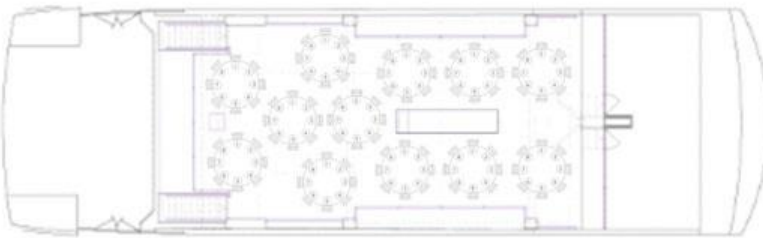

THE EVENT SHIP OF CROATIA

FACT SHEET

Length: 45.25 m (length over all)

Beam: 10.5 m (width)

Draft: 2 m

Total passenger capacity is 400 persons with arrangements as follows; 350 seats in saloons. Bow saloon (VIP) seats 50 persons. Dancing area 15 x 4m.

CAPACITIES

Cocktail reception: - 400 persons

Seated dinner: Square tables - 400 persons
Round tables - 300 persons

Presentations/meetings:
Theater style - 400 persons

**Program realization and the set up depends on client's requirements, needs and wants, and according to this the final set up is agreed with the renter.*

Congress or theatre style

Full capacity round tables

Captain ball

Floor Plan

Flat Tables

Flat Tables variant II

Cocktail Tables

Round Tables