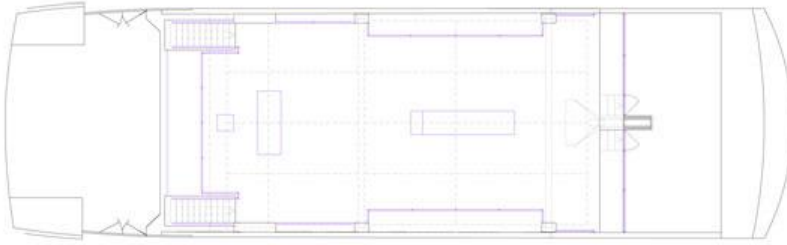

THE EVENT SHIP OF CROATIA

FACT SHEET

Length: 45.25 m (length over all)

Beam: 10.5 m (width)

Draft: 2 m

Total passenger capacity is 400 persons with arrangements as follows; 350 seats in saloons. Bow saloon (VIP) seats 50 persons. Dancing area 15 x 4m.

CAPACITIES

Cocktail reception: - 400 persons

Seated dinner: Square tables - 400 persons
Round tables - 300 persons

Presentations/meetings:
Theater style - 400 persons

**Program realization and the set up depends on client's requirements, needs and wants, and according to this the final set up is agreed with the renter.*

Congress or theatre style

Full capacity round tables

Captain ball

Floor Plan

Flat Tables

Flat Tables variant II

Cocktail Tables

Round Tables