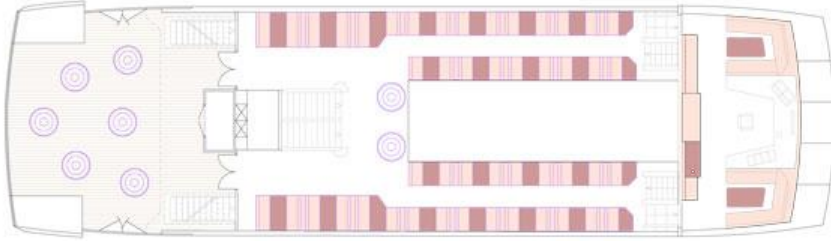

THE EVENT SHIP OF CROATIA

FACT SHEET

Length: 45.25 m (length over all)

Beam: 10.5 m (width)

Draft: 2 m

Total passenger capacity is 400 persons with arrangements as follows; 350 seats in saloons. Bow saloon (VIP) seats 50 persons. Dancing area 15 x 4m.

CAPACITIES

Cocktail reception: - 400 persons

Seated dinner: Square tables - 400 persons
Round tables - 300 persons

Presentations/meetings:
Theater style - 400 persons

**Program realization and the set up depends on client's requirements, needs and wants, and according to this the final set up is agreed with the renter.*

Congress or theatre style

Full capacity round tables

Captain ball

Floor Plan

Flat Tables

Flat Tables variant II

Cocktail Tables

Round Tables