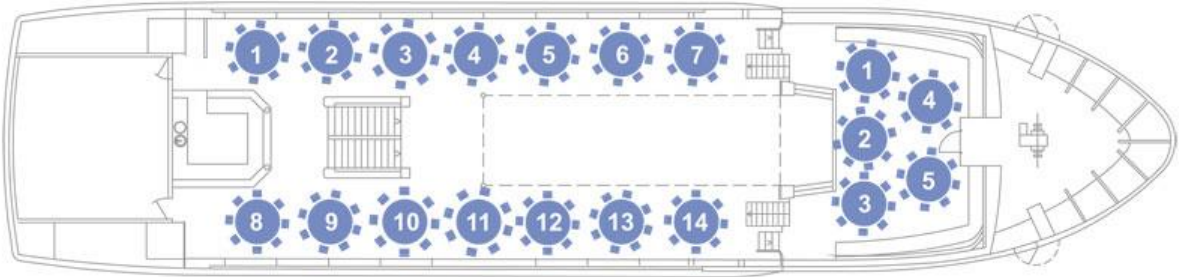

THE EVENT SHIP OF CROATIA

FACT SHEET

Length: 45.25 m (length over all)

Beam: 10.5 m (width)

Draft: 2 m

Total passenger capacity is 400 persons with arrangements as follows; 350 seats in saloons. Bow saloon (VIP) seats 50 persons. Dancing area 15 x 4m.

CAPACITIES

Cocktail reception: - 400 persons

Seated dinner: Square tables - 400 persons
Round tables - 300 persons

Presentations/meetings:
Theater style - 400 persons

**Program realization and the set up depends on client's requirements, needs and wants, and according to this the final set up is agreed with the renter.*

Congress or theatre style

Full capacity round tables

Captain ball

Floor Plan

Flat Tables

Flat Tables variant II

Cocktail Tables

Round Tables