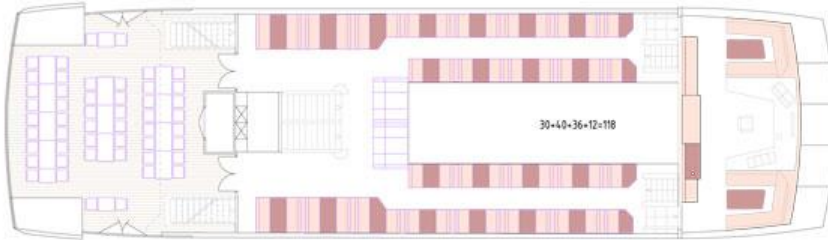

THE EVENT SHIP OF CROATIA

FACT SHEET

Length: 45.25 m (length over all)

Beam: 10.5 m (width)

Draft: 2 m

Total passenger capacity is 400 persons with arrangements as follows; 350 seats in saloons. Bow saloon (VIP) seats 50 persons. Dancing area 15 x 4m.

CAPACITIES

Cocktail reception: - 400 persons

Seated dinner: Square tables - 400 persons
Round tables - 300 persons

Presentations/meetings:
Theater style - 400 persons

**Program realization and the set up depends on client's requirements, needs and wants, and according to this the final set up is agreed with the renter.*

Congress or theatre style

Full capacity round tables

Captain ball

Floor Plan

Flat Tables

Flat Tables variant II

Cocktail Tables

Round Tables