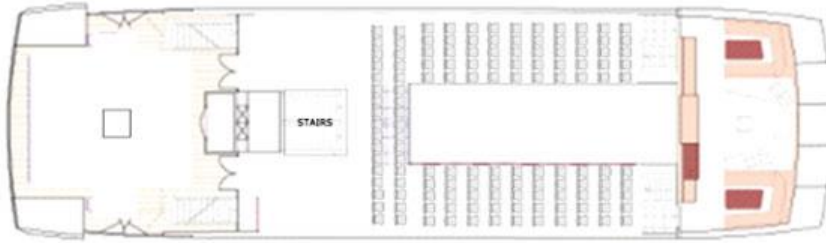

THE EVENT SHIP OF CROATIA

FACT SHEET

Length: 45.25 m (length over all)

Beam: 10.5 m (width)

Draft: 2 m

Total passenger capacity is 400 persons with arrangements as follows; 350 seats in saloons. Bow saloon (VIP) seats 50 persons. Dancing area 15 x 4m.

CAPACITIES

Cocktail reception: - 400 persons

Seated dinner: Square tables - 400 persons
Round tables - 300 persons

Presentations/meetings:
Theater style - 400 persons

**Program realization and the set up depends on client's requirements, needs and wants, and according to this the final set up is agreed with the renter.*

Congress or theatre style

Full capacity round tables

Captain ball

Floor Plan

Flat Tables

Flat Tables variant II

Cocktail Tables

Round Tables