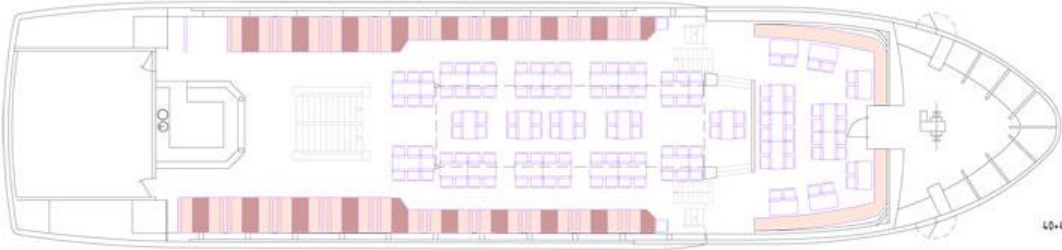

THE EVENT SHIP OF CROATIA

FACT SHEET

Length: 45.25 m (length over all)

Beam: 10.5 m (width)

Draft: 2 m

Total passenger capacity is 400 persons with arrangements as follows; 350 seats in saloons. Bow saloon (VIP) seats 50 persons. Dancing area 15 x 4m.

CAPACITIES

Cocktail reception: - 400 persons

Seated dinner: Square tables - 400 persons
Round tables - 300 persons

Presentations/meetings:
Theater style - 400 persons

**Program realization and the set up depends on client's requirements, needs and wants, and according to this the final set up is agreed with the renter.*

Congress or theatre style

Full capacity round tables

Captain ball

Floor Plan

Flat Tables

Flat Tables variant II

Cocktail Tables

Round Tables