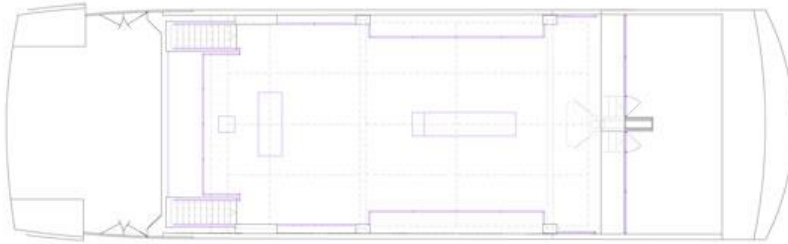

THE EVENT SHIP OF CROATIA

FACT SHEET

Length: 45.25 m (length over all)

Beam: 10.5 m (width)

Draft: 2 m

Total passenger capacity is 400 persons with arrangements as follows; 350 seats in saloons. Bow saloon (VIP) seats 50 persons. Dancing area 15 x 4m.

CAPACITIES

Cocktail reception: - 400 persons

Seated dinner: Square tables - 400 persons
Round tables - 300 persons

Presentations/meetings:
Theater style - 400 persons

**Program realization and the set up depends on client's requirements, needs and wants, and according to this the final set up is agreed with the renter.*

Congress or theatre style

Full capacity round tables

Captain ball

Floor Plan

Flat Tables

Flat Tables variant II

Cocktail Tables

Round Tables