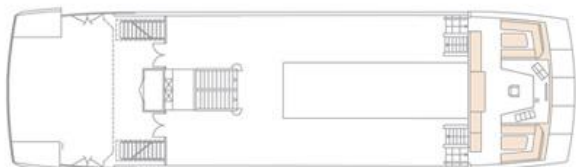

THE EVENT SHIP OF CROATIA

FACT SHEET

Length: 45.25 m (length over all)

Beam: 10.5 m (width)

Draft: 2 m

Total passenger capacity is 400 persons with arrangements as follows; 350 seats in saloons. Bow saloon (VIP) seats 50 persons. Dancing area 15 x 4m.

CAPACITIES

Cocktail reception: - 400 persons

Seated dinner: Square tables - 400 persons
Round tables - 300 persons

Presentations/meetings:
Theater style - 400 persons

**Program realization and the set up depends on client's requirements, needs and wants, and according to this the final set up is agreed with the renter.*

Congress or theatre style

Full capacity round tables

Captain ball

Floor Plan

Flat Tables

Flat Tables variant II

Cocktail Tables

Round Tables