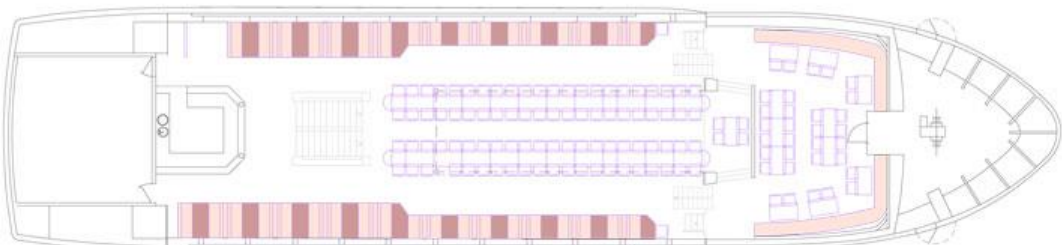

THE EVENT SHIP OF CROATIA

FACT SHEET

Length: 45.25 m (length over all)

Beam: 10.5 m (width)

Draft: 2 m

Total passenger capacity is 400 persons with arrangements as follows; 350 seats in saloons. Bow saloon (VIP) seats 50 persons. Dancing area 15 x 4m.

CAPACITIES

Cocktail reception: - 400 persons

Seated dinner: Square tables - 400 persons
Round tables - 300 persons

Presentations/meetings:
Theater style - 400 persons

**Program realization and the set up depends on client's requirements, needs and wants, and according to this the final set up is agreed with the renter.*

Congress or theatre style

Full capacity round tables

Captain ball

Floor Plan

Flat Tables

Flat Tables variant II

Cocktail Tables

Round Tables