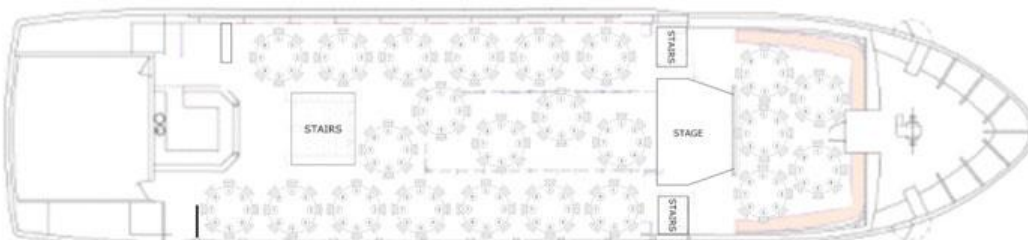

THE EVENT SHIP OF CROATIA

FACT SHEET

Length: 45.25 m (length over all)

Beam: 10.5 m (width)

Draft: 2 m

Total passenger capacity is 400 persons with arrangements as follows; 350 seats in saloons. Bow saloon (VIP) seats 50 persons. Dancing area 15 x 4m.

CAPACITIES

Cocktail reception: - 400 persons

Seated dinner: Square tables - 400 persons
Round tables - 300 persons

Presentations/meetings:
Theater style - 400 persons

**Program realization and the set up depends on client's requirements, needs and wants, and according to this the final set up is agreed with the renter.*

Congress or theatre style

Full capacity round tables

Captain ball

Floor Plan

Flat Tables

Flat Tables variant II

Cocktail Tables

Round Tables