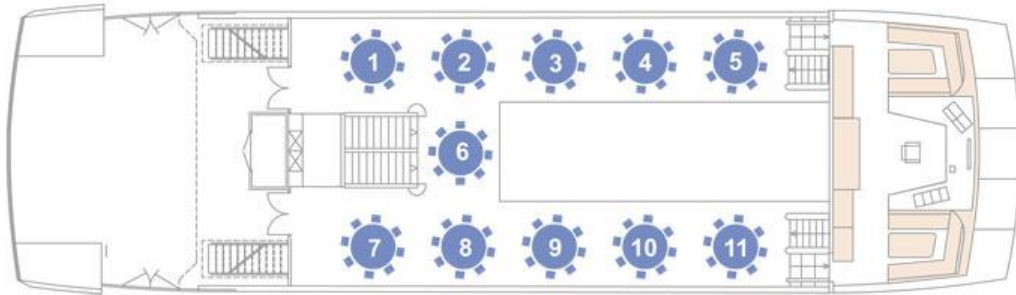

THE EVENT SHIP OF CROATIA

FACT SHEET

Length: 45.25 m (length over all)

Beam: 10.5 m (width)

Draft: 2 m

Total passenger capacity is 400 persons with arrangements as follows; 350 seats in saloons. Bow saloon (VIP) seats 50 persons. Dancing area 15 x 4m.

CAPACITIES

Cocktail reception: - 400 persons

Seated dinner: Square tables - 400 persons
Round tables - 300 persons

Presentations/meetings:
Theater style - 400 persons

**Program realization and the set up depends on client's requirements, needs and wants, and according to this the final set up is agreed with the renter.*

Congress or theatre style

Full capacity round tables

Captain ball

Floor Plan

Flat Tables

Flat Tables variant II

Cocktail Tables

Round Tables