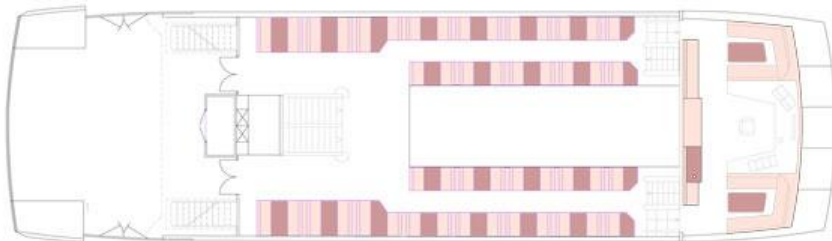

THE EVENT SHIP OF CROATIA

FACT SHEET

Length: 45.25 m (length over all)

Beam: 10.5 m (width)

Draft: 2 m

Total passenger capacity is 400 persons with arrangements as follows; 350 seats in saloons. Bow saloon (VIP) seats 50 persons. Dancing area 15 x 4m.

CAPACITIES

Cocktail reception: - 400 persons

Seated dinner: Square tables - 400 persons
Round tables - 300 persons

Presentations/meetings:
Theater style - 400 persons

**Program realization and the set up depends on client's requirements, needs and wants, and according to this the final set up is agreed with the renter.*

Congress or theatre style

Full capacity round tables

Captain ball

Floor Plan

Flat Tables

Flat Tables variant II

Cocktail Tables

Round Tables