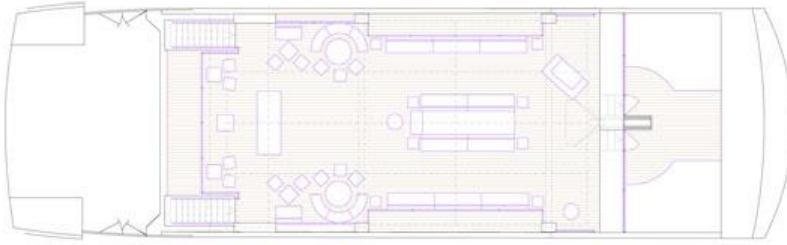

THE EVENT SHIP OF CROATIA

FACT SHEET

Length: 45.25 m (length over all)

Beam: 10.5 m (width)

Draft: 2 m

Total passenger capacity is 400 persons with arrangements as follows; 350 seats in saloons. Bow saloon (VIP) seats 50 persons. Dancing area 15 x 4m.

CAPACITIES

Cocktail reception: - 400 persons

Seated dinner: Square tables - 400 persons
Round tables - 300 persons

Presentations/meetings:
Theater style - 400 persons

**Program realization and the set up depends on client's requirements, needs and wants, and according to this the final set up is agreed with the renter.*

Congress or theatre style

Full capacity round tables

Captain ball

Floor Plan

Flat Tables

Flat Tables variant II

Cocktail Tables

Round Tables