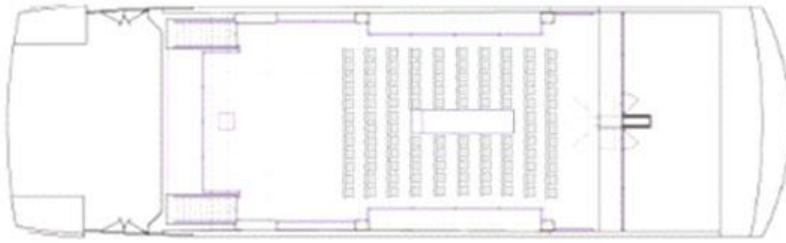

THE EVENT SHIP OF CROATIA

FACT SHEET

Length: 45.25 m (length over all)

Beam: 10.5 m (width)

Draft: 2 m

Total passenger capacity is 400 persons with arrangements as follows; 350 seats in saloons. Bow saloon (VIP) seats 50 persons. Dancing area 15 x 4m.

CAPACITIES

Cocktail reception: - 400 persons

Seated dinner: Square tables - 400 persons
Round tables - 300 persons

Presentations/meetings:
Theater style - 400 persons

**Program realization and the set up depends on client's requirements, needs and wants, and according to this the final set up is agreed with the renter.*

Congress or theatre style

Full capacity round tables

Captain ball

Floor Plan

Flat Tables

Flat Tables variant II

Cocktail Tables

Round Tables